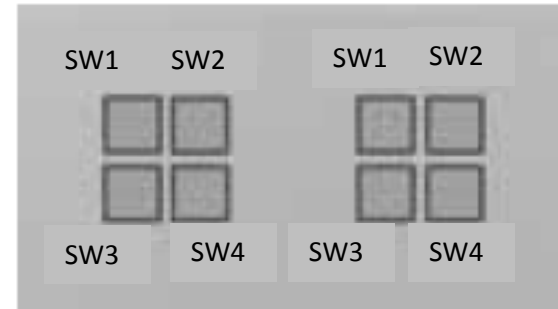

CJC2138
 4 + 3 PUSH-BUTTONS SQUARE / NO LEDS
 24V AC/DC

Panel 1		Panel 2	
1	7 SWITCH 4	1	7 SWITCH 4
2	8	2	8
3 COMMON SWITCH	9	3 COMMON SWITCH	9
4 SWITCH 1	10	4 SWITCH 1	10
5 SWITCH 2	11	5 SWITCH 2	11
6 SWITCH 3		6 SWITCH 3	